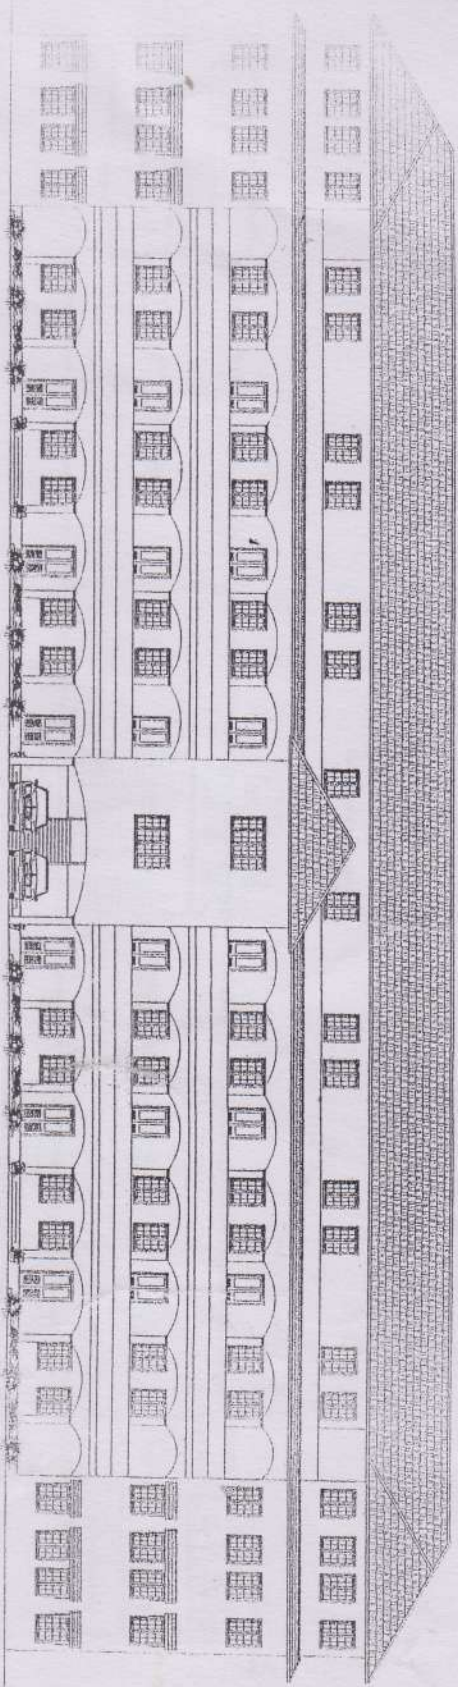

GROUND FLOOR PLAN

FIRST FLOOR PLAN

SECOND FLOOR PLAN

AREA STATEMENT		DETAILS OF JOINERY				PROJECT	SHEET TITLE	MUNICIPALITY	APPLICANT	PREPARED BY	
	PLINTH AREA	CARPET AREA	NO	ITEM	SIZE	DESCRIPTION	IDEAL TTI CHERPULASSERI AT CHERPULASSERI IN RSY NO : WARD NO : B.A No : DR No : 358,359,360 OF CHERPULASSERI MUNICIPALITY PALAKKAD DISTRICT	GROUND FLOOR, FIRST FLOOR & SECOND FLOOR PLAN			
GROUND FLOOR	608.86 M <sup>2</sup>	487.08 M <sup>2</sup>	1	D	120X210	WOODEN DOOR		ALL DIMENSIONS ARE IN CM			This Drg. is the property of TECHNO ARCHITECTURE DESIGN + INTERIORS and must not be passed to any third person or firm not authorised by us, nor be copied/made use of in full or part by such person or firm without our prior permission in writing.  Note : All Dimensions to be checked at site. No dimension to be scaled off from drawings only written dimensions to be followed.  In the event of any discrepancy or difference between any interior drawing or site condition or otherwise immediate reference is to be made to the designer for clarification prior to execution of work at site.
FIRST FLOOR	649.16 M <sup>2</sup>	519.32 M <sup>2</sup>	2	D1	100X210	WOODEN DOOR		SCALE 1:100			
SECOND FLOOR	649.16 M <sup>2</sup>	519.32 M <sup>2</sup>	3	D2	80X210	WOODEN DOOR		DATE 22.10.2016			
THIRD FLOOR	608.86 M <sup>2</sup>	487.08 M <sup>2</sup>	4	W2	111X135	GLASS WINDOW		DRAWN Vineesh			
TOTAL AREA	2516.04 M <sup>2</sup>	2012.80 M <sup>2</sup>	5	V	90X60	VENTILATOR		CHECKED Vijayakumar			
							PROJECT No 0157				
							SHEET No 3				

FRONT ELEVATION

IDEAL  
TEACHER EDUCATION  
INSTITUTIONS - B.E. & B.T.  
CHERAPUZZHACHERY

Sl. No.	FLOOR	AREA (sq. ft.)	NO. OF ROOMS
1	GROUND FLOOR	28,400.00	45
2	FIRST FLOOR	18,000.00	30
3	SECOND FLOOR	18,000.00	30
4	ROOF	18,000.00	30
TOTAL		82,400.00	135