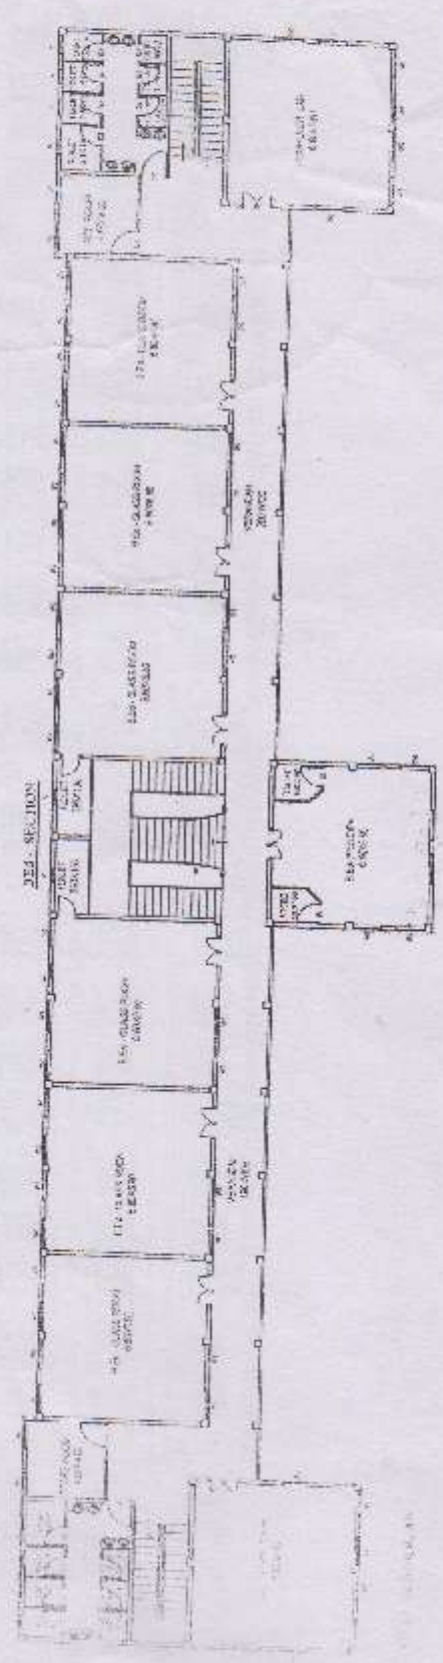

GROUND FLOOR PLAN

FIRST FLOOR PLAN

SECOND FLOOR PLAN

AREA STATEMENT		DETAILS OF JOINERY				PROJECT	SHEET TITLE	MUNICIPALITY	APPLICANT	PREPARED BY	
	PLINTH AREA	CARPET AREA	NO	ITEM	SIZE	DESCRIPTION	IDEAL TTI CHERPULASSERI AT CHERPULASSERI IN RSY NO : WARD NO : B.A No : DR No : 358,359,360 OF CHERPULASSERI MUNICIPALITY PALAKKAD DISTRICT	GROUND FLOOR, FIRST FLOOR & SECOND FLOOR PLAN			
GROUND FLOOR	608.86 M <sup>2</sup>	487.08 M <sup>2</sup>	1	D	120X210	WOODEN DOOR		ALL DIMENSIONS ARE IN CM			This Drg. is the property of TECHNO ARCHITECTURE DESIGN + INTERIORS and must not be passed to any third person or firm not authorised by us, nor be copied/made use of in full or part by such person or firm without our prior permission in writing.  Note : All Dimensions to be checked at site. No dimension to be scaled off from drawings only written dimensions to be followed.  In the event of any discrepancy or difference between any interior drawing or site condition or otherwise immediate reference is to be made to the designer for clarification prior to execution of work at site.
FIRST FLOOR	649.16 M <sup>2</sup>	519.32 M <sup>2</sup>	2	D1	100X210	WOODEN DOOR		SCALE 1:100			
SECOND FLOOR	649.16 M <sup>2</sup>	519.32 M <sup>2</sup>	3	D2	80X210	WOODEN DOOR		DATE 22.10.2016			
THIRD FLOOR	608.86 M <sup>2</sup>	487.08 M <sup>2</sup>	4	W2	111X135	GLASS WINDOW		DRAWN Vineesh			
TOTAL AREA	2516.04 M <sup>2</sup>	2012.80 M <sup>2</sup>	5	V	90X60	VENTILATOR		CHECKED Vijayakumar			
							PROJECT No 0157				
							SHEET No 3				

FRONT ELEVATION

IDEAL  
TEACHER EDUCATION  
INSTITUTIONS - B.E. & B.T.  
CHERAPUZZHACHERY

Sl. No.	FLOOR	AREA (sq. ft.)	NO. OF ROOMS
1	GROUND FLOOR	28,400.00	45
2	FIRST FLOOR	18,000.00	30
3	SECOND FLOOR	18,000.00	30
4	ROOF	18,000.00	30
TOTAL		82,400.00	135

Remarks: All measurements in meters.  
 Details: ARCHIVE ROOM, LAB, FIRST FLOOR, 2nd, SECOND FLOOR, 2nd.

Assistant Engineer  
L. S. SUDHAN  
Cherpuzhachery Grama Panchayat  
Cherapuzhachery