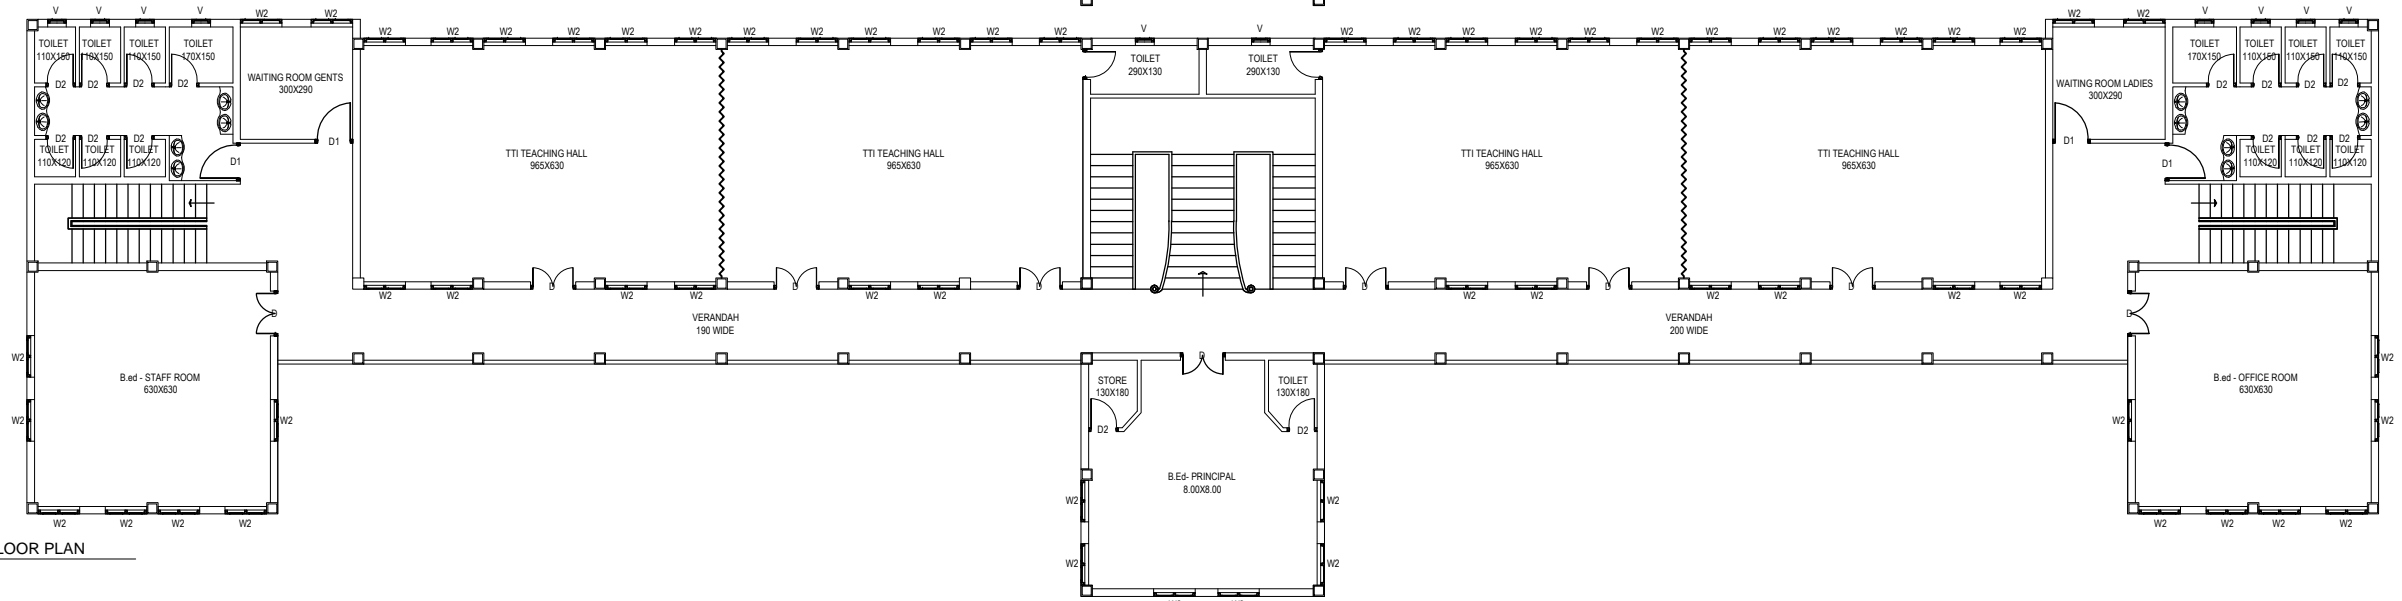

GROUND FLOOR PLAN

FIRST FLOOR PLAN

SECOND FLOOR PLAN

AREA STATEMENT		DETAILS OF JOINERY				PROJECT	SHEET TITLE	MUNICIPALITY	APPLICANT	PREPARED BY	
	PLINTH AREA	CARPET AREA	NO	ITEM	SIZE	DESCRIPTION	IDEAL TTI CHERPULASSERI AT CHERPULASSERI IN RSY NO : WARD NO : B.A No : DR No : 358,359,360 OF CHERPULASSERI MUNICIPALITY PALAKKAD DISTRICT	GROUND FLOOR, FIRST FLOOR & SECOND FLOOR PLAN			
GROUND FLOOR	608.86 M <sup>2</sup>	487.08 M <sup>2</sup>	1	D	120X210	WOODEN DOOR		ALL DIMENSIONS ARE IN CM			This Drg. is the property of TECHNO ARCHITECTURE DESIGN + INTERIORS and must not be passed to any third person or firm not authorised by us, nor be copied/made use of in full or part by such person or firm without our prior permission in writing.  Note : All Dimensions to be checked at site. No dimension to be scaled off from drawings only written dimensions to be followed.  In the event of any discrepancy or difference between any interior drawing or site condition or otherwise immediate reference is to be made to the designer for clarification prior to execution of work at site.
FIRST FLOOR	649.16 M <sup>2</sup>	519.32 M <sup>2</sup>	2	D1	100X210	WOODEN DOOR		SCALE 1:100			
SECOND FLOOR	649.16 M <sup>2</sup>	519.32 M <sup>2</sup>	3	D2	80X210	WOODEN DOOR		DATE 22.10.2016			
THIRD FLOOR	608.86 M <sup>2</sup>	487.08 M <sup>2</sup>	4	W2	111X135	GLASS WINDOW		DRAWN Vineesh			
TOTAL AREA	2516.04 M <sup>2</sup>	2012.80 M <sup>2</sup>	5	V	90X60	VENTILATOR		CHECKED Vijayakumar			
							PROJECT No 0157				
							SHEET No 3				

FRONT ELEVATION

IDEAL  
TEACHER EDUCATION  
INSTITUTIONS - B.E. & B.T.  
CHERAPUZZHACHERY

Sl. No.	FLOOR	AREA (sq. ft.)	NO. OF ROOMS
1	GROUND FLOOR	28,400.00	45
2	FIRST FLOOR	18,000.00	30
3	SECOND FLOOR	18,000.00	30
4	ROOF	18,000.00	30
TOTAL		82,400.00	135

Remarks: All measurements in meters.  
 Details: ARCHIVE ROOM, LAB, FIRST FLOOR, 2nd, SECOND FLOOR, 2nd.

Assistant Engineer  
L. S. SUDHAN  
Cherpuzhachery Grama Panchayat  
Cherapuzhachery