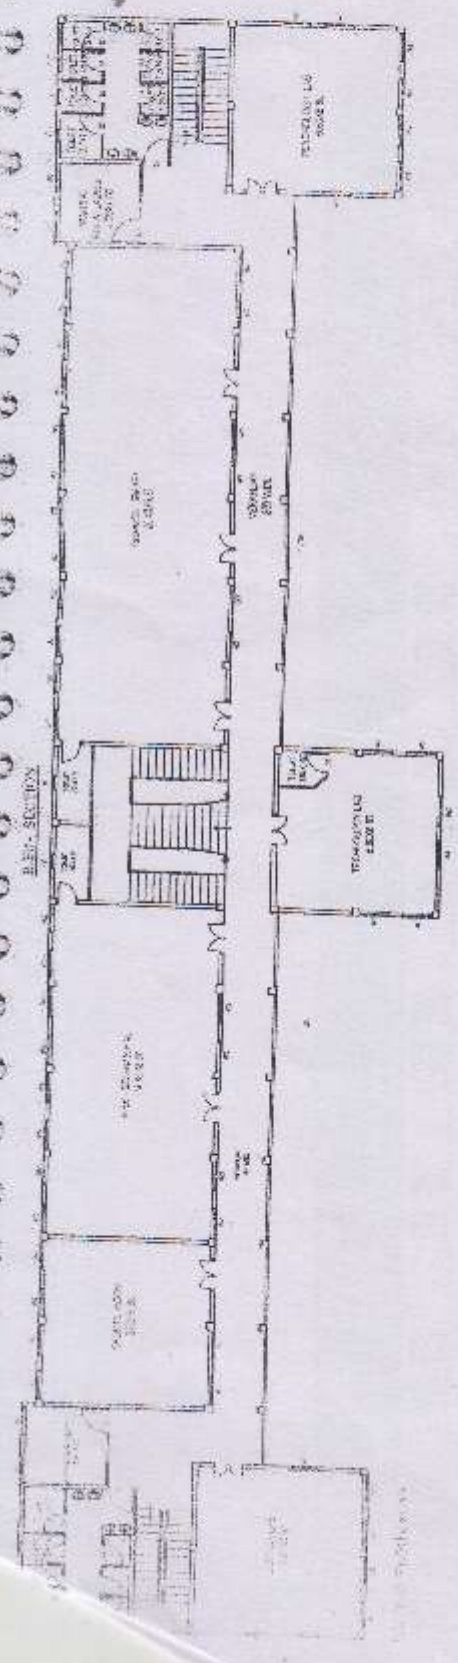

GROUND FLOOR PLAN

FIRST FLOOR PLAN

SECOND FLOOR PLAN

AREA STATEMENT		DETAILS OF JOINERY				PROJECT	SHEET TITLE	MUNICIPALITY	APPLICANT	PREPARED BY	
	PLINTH AREA	CARPET AREA	NO	ITEM	SIZE	DESCRIPTION	IDEAL TTI CHERPULASSERI AT CHERPULASSERI IN RSY NO : WARD NO : B.A No : DR No : 358,359,360 OF CHERPULASSERI MUNICIPALITY PALAKKAD DISTRICT	GROUND FLOOR, FIRST FLOOR & SECOND FLOOR PLAN			
GROUND FLOOR	608.86 M <sup>2</sup>	487.08 M <sup>2</sup>	1	D	120X210	WOODEN DOOR		ALL DIMENSIONS ARE IN CM			This Drg. is the property of TECHNO ARCHITECTURE DESIGN + INTERIORS and must not be passed to any third person or firm not authorised by us, nor be copied/made use of in full or part by such person or firm without our prior permission in writing.  Note : All Dimensions to be checked at site. No dimension to be scaled off from drawings only written dimensions to be followed.  In the event of any discrepancy or difference between any interior drawing or site condition or otherwise immediate reference is to be made to the designer for clarification prior to execution of work at site.
FIRST FLOOR	649.16 M <sup>2</sup>	519.32 M <sup>2</sup>	2	D1	100X210	WOODEN DOOR		SCALE 1:100			
SECOND FLOOR	649.16 M <sup>2</sup>	519.32 M <sup>2</sup>	3	D2	80X210	WOODEN DOOR		DATE 22.10.2016			
THIRD FLOOR	608.86 M <sup>2</sup>	487.08 M <sup>2</sup>	4	W2	111X135	GLASS WINDOW		DRAWN Vineesh			
TOTAL AREA	2516.04 M <sup>2</sup>	2012.80 M <sup>2</sup>	5	V	90X60	VENTILATOR		CHECKED Vijayakumar			
							PROJECT No 0157				
							SHEET No 3				

FRONT ELEVATION

IDEAL  
TEACHER EDUCATION  
INSTITUTIONS - B.E. & B.T.  
CHERAPUZZHACHERY

Sl. No.	FLOOR	AREA (sq. ft.)	NO. OF ROOMS
1	GROUND FLOOR	28,400.00	45
2	FIRST FLOOR	18,000.00	30
3	SECOND FLOOR	18,000.00	30
4	ROOF	18,000.00	30
TOTAL		82,400.00	135

Remarks: All measurements in meters.  
 Details: ARCHIVE ROOM, LAB, FIRST FLOOR, 2nd, SECOND FLOOR, 2nd.

Assistant Engineer  
L. S. SUDHAN  
Cherpuzhachery Grama Panchayat  
Cherapuzhachery