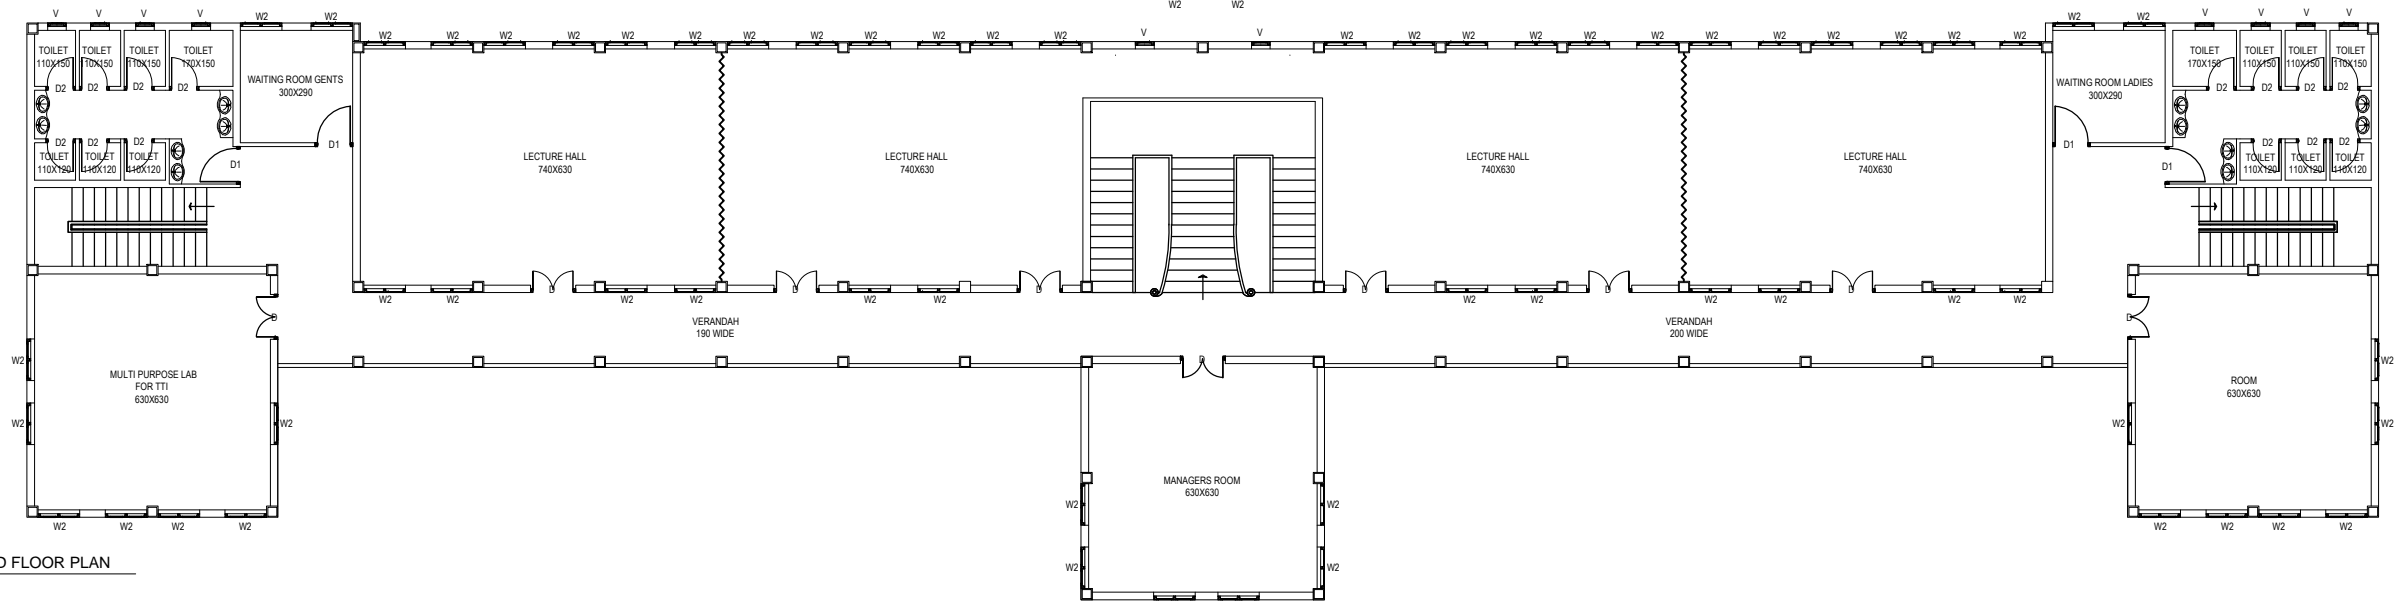

GROUND FLOOR PLAN

FIRST FLOOR PLAN

SECOND FLOOR PLAN

AREA STATEMENT		DETAILS OF JOINERY				PROJECT	SHEET TITLE	MUNICIPALITY	APPLICANT	PREPARED BY	
	PLINTH AREA	CARPET AREA	NO	ITEM	SIZE	DESCRIPTION	IDEAL TTI CHERPULASSERI AT CHERPULASSERI IN RSY NO : WARD NO : B.A No : DR No : 358,359,360 OF CHERPULASSERI MUNICIPALITY PALAKKAD DISTRICT	GROUND FLOOR, FIRST FLOOR & SECOND FLOOR PLAN			
GROUND FLOOR	608.86 M <sup>2</sup>	487.08 M <sup>2</sup>	1	D	120X210	WOODEN DOOR		ALL DIMENSIONS ARE IN CM			This Drg. is the property of TECHNO ARCHITECTURE DESIGN + INTERIORS and must not be passed to any third person or firm not authorised by us, nor be copied/made use of in full or part by such person or firm without our prior permission in writing.  Note : All Dimensions to be checked at site. No dimension to be scaled off from drawings only written dimensions to be followed.  In the event of any discrepancy or difference between any interior drawing or site condition or otherwise immediate reference is to be made to the designer for clarification prior to execution of work at site.
FIRST FLOOR	649.16 M <sup>2</sup>	519.32 M <sup>2</sup>	2	D1	100X210	WOODEN DOOR		SCALE 1:100			
SECOND FLOOR	649.16 M <sup>2</sup>	519.32 M <sup>2</sup>	3	D2	80X210	WOODEN DOOR		DATE 22.10.2016			
THIRD FLOOR	608.86 M <sup>2</sup>	487.08 M <sup>2</sup>	4	W2	111X135	GLASS WINDOW		DRAWN Vineesh			
TOTAL AREA	2516.04 M <sup>2</sup>	2012.80 M <sup>2</sup>	5	V	90X60	VENTILATOR		CHECKED Vijayakumar			
							PROJECT No 0157				
							SHEET No 3				

FRONT ELEVATION

IDEAL  
TEACHER EDUCATION  
INSTITUTIONS - B.E. & B.T.  
CHERAPUZZHACHERY

Sl. No.	FLOOR	AREA (sq. ft.)	NO. OF ROOMS
1	GROUND FLOOR	28,400.00	45
2	FIRST FLOOR	18,000.00	30
3	SECOND FLOOR	18,000.00	30
4	ROOF	18,000.00	30
TOTAL		82,400.00	135

Remarks: All measurements in meters.  
 Details: ARCHIVE ROOM, LAB, FIRST FLOOR, 2nd, SECOND FLOOR, 2nd.

Assistant Engineer  
L. S. SUDHAN  
Cherpuzhachery Grama Panchayat  
Cherapuzhachery